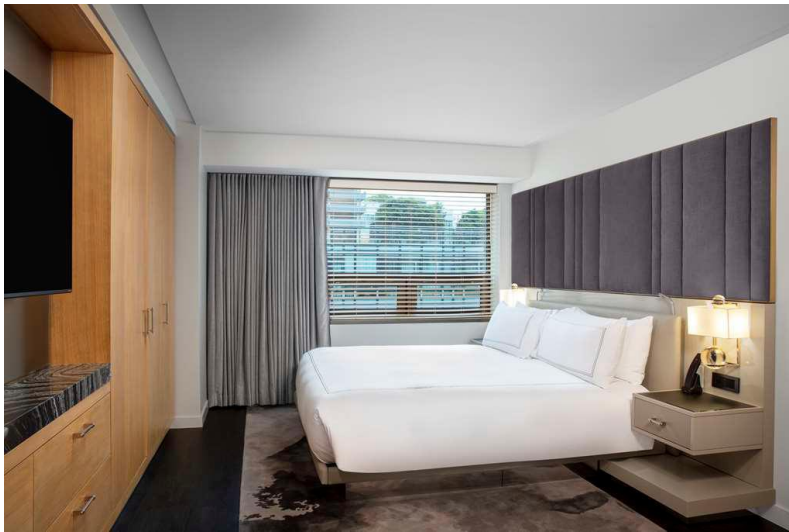

Marketing Analytics Accelerator 2024

Hotels Nearby

Conrad New York Downtown

- 5-Star Hotel / 4.6 Stars on Google
- 2-minute walk to Dotdash Meredith

New York Marriott Downtown

- 4-Star Hotel / 4.3 Stars on Google
- 5-minute walk to Dotdash Meredith