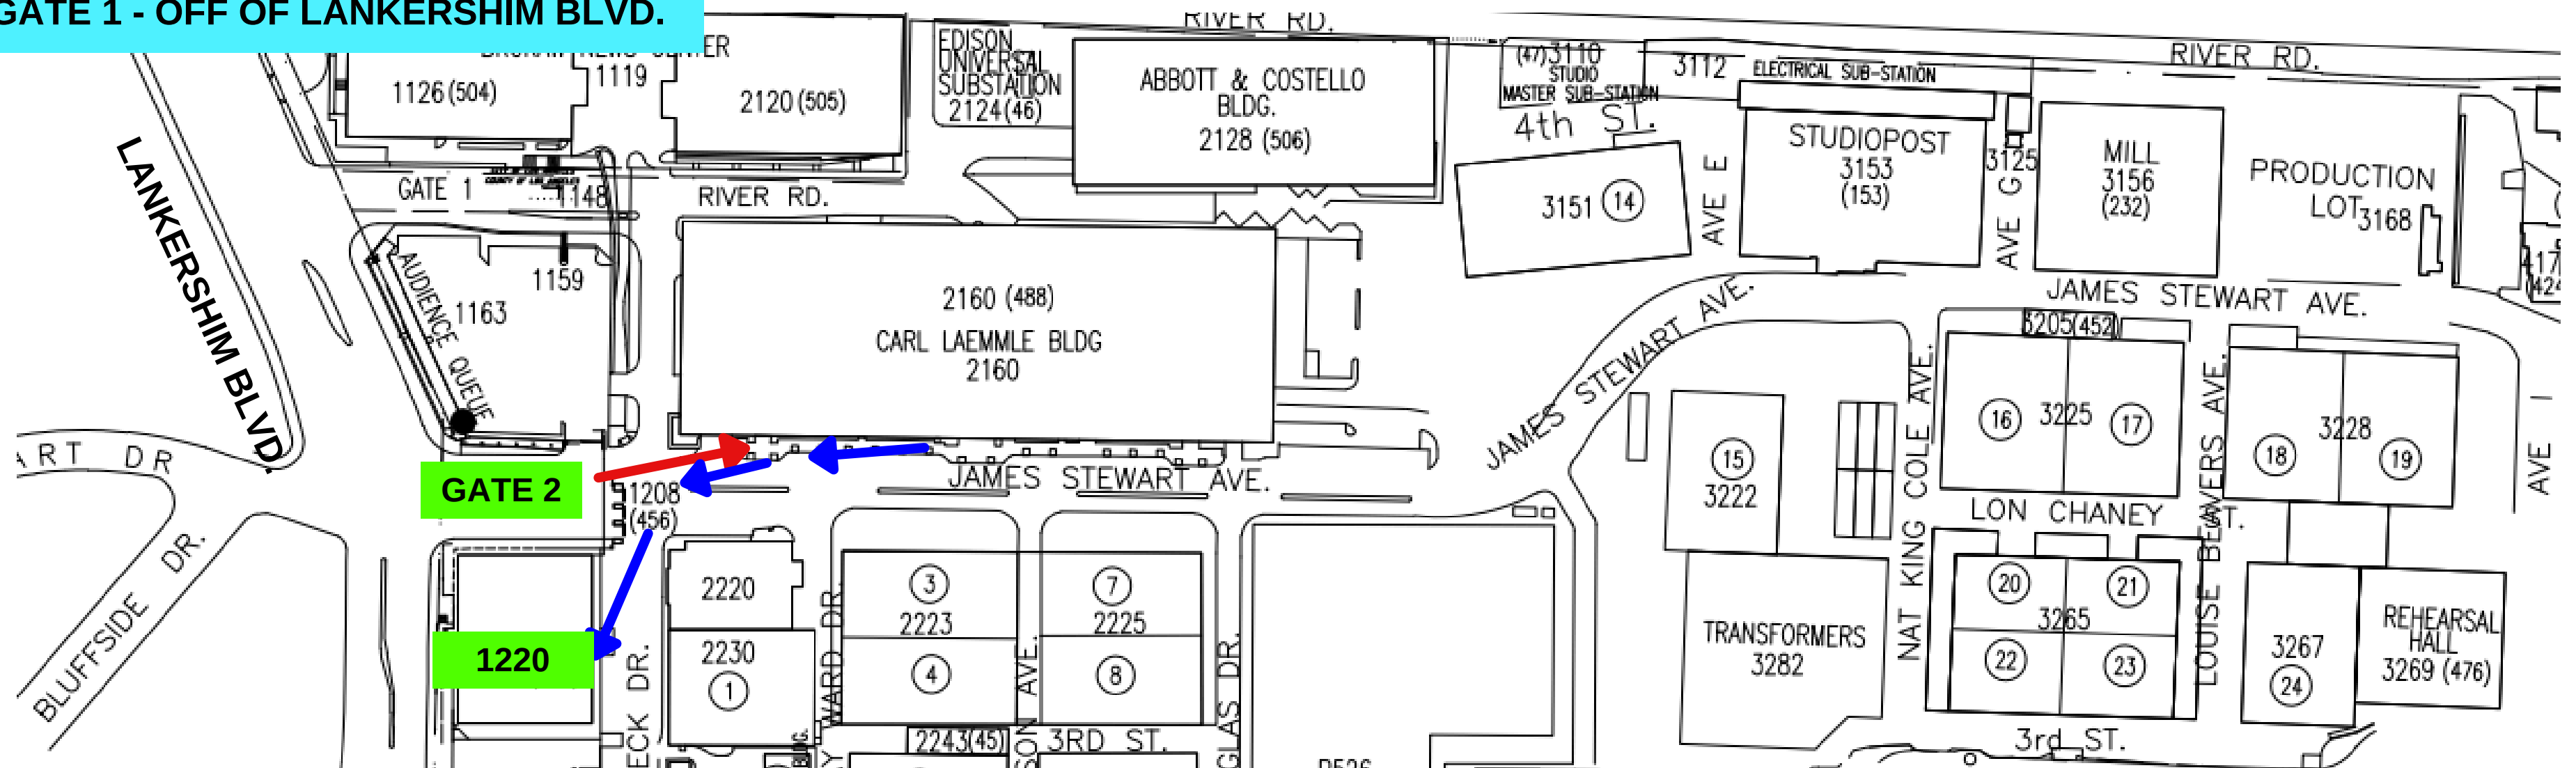

## GATE 2 - 2160 PARKING STRUCTURE TO 1220

Universal Studios Lot - 3900 Lankershim Blvd., Universal City, 91608

- **ENTER GATE 2** off of LANKERSHIM BLVD (James Stewart/Lankershim). - Head straight through the gate, veering left to park in the 2160 parking structure
- Circle up the levels until you find a non reserved spot. Take the elevator/stairs down to lobby.
- Exit the lobby on **JAMES STEWART AVE.** Turn right and walk towards Gate 2, to the crosswalk.
- Cross the street on the crosswalk onto the Paseo. 1220 Event Space is the first building on your right. Take the stairs up.

### GATE 1 - OFF OF LANKERSHIM BLVD.

DOWNLOAD THE "ON THE LOT" APP TO HELP WITH WAYFINDING WHILE ON THE LOT