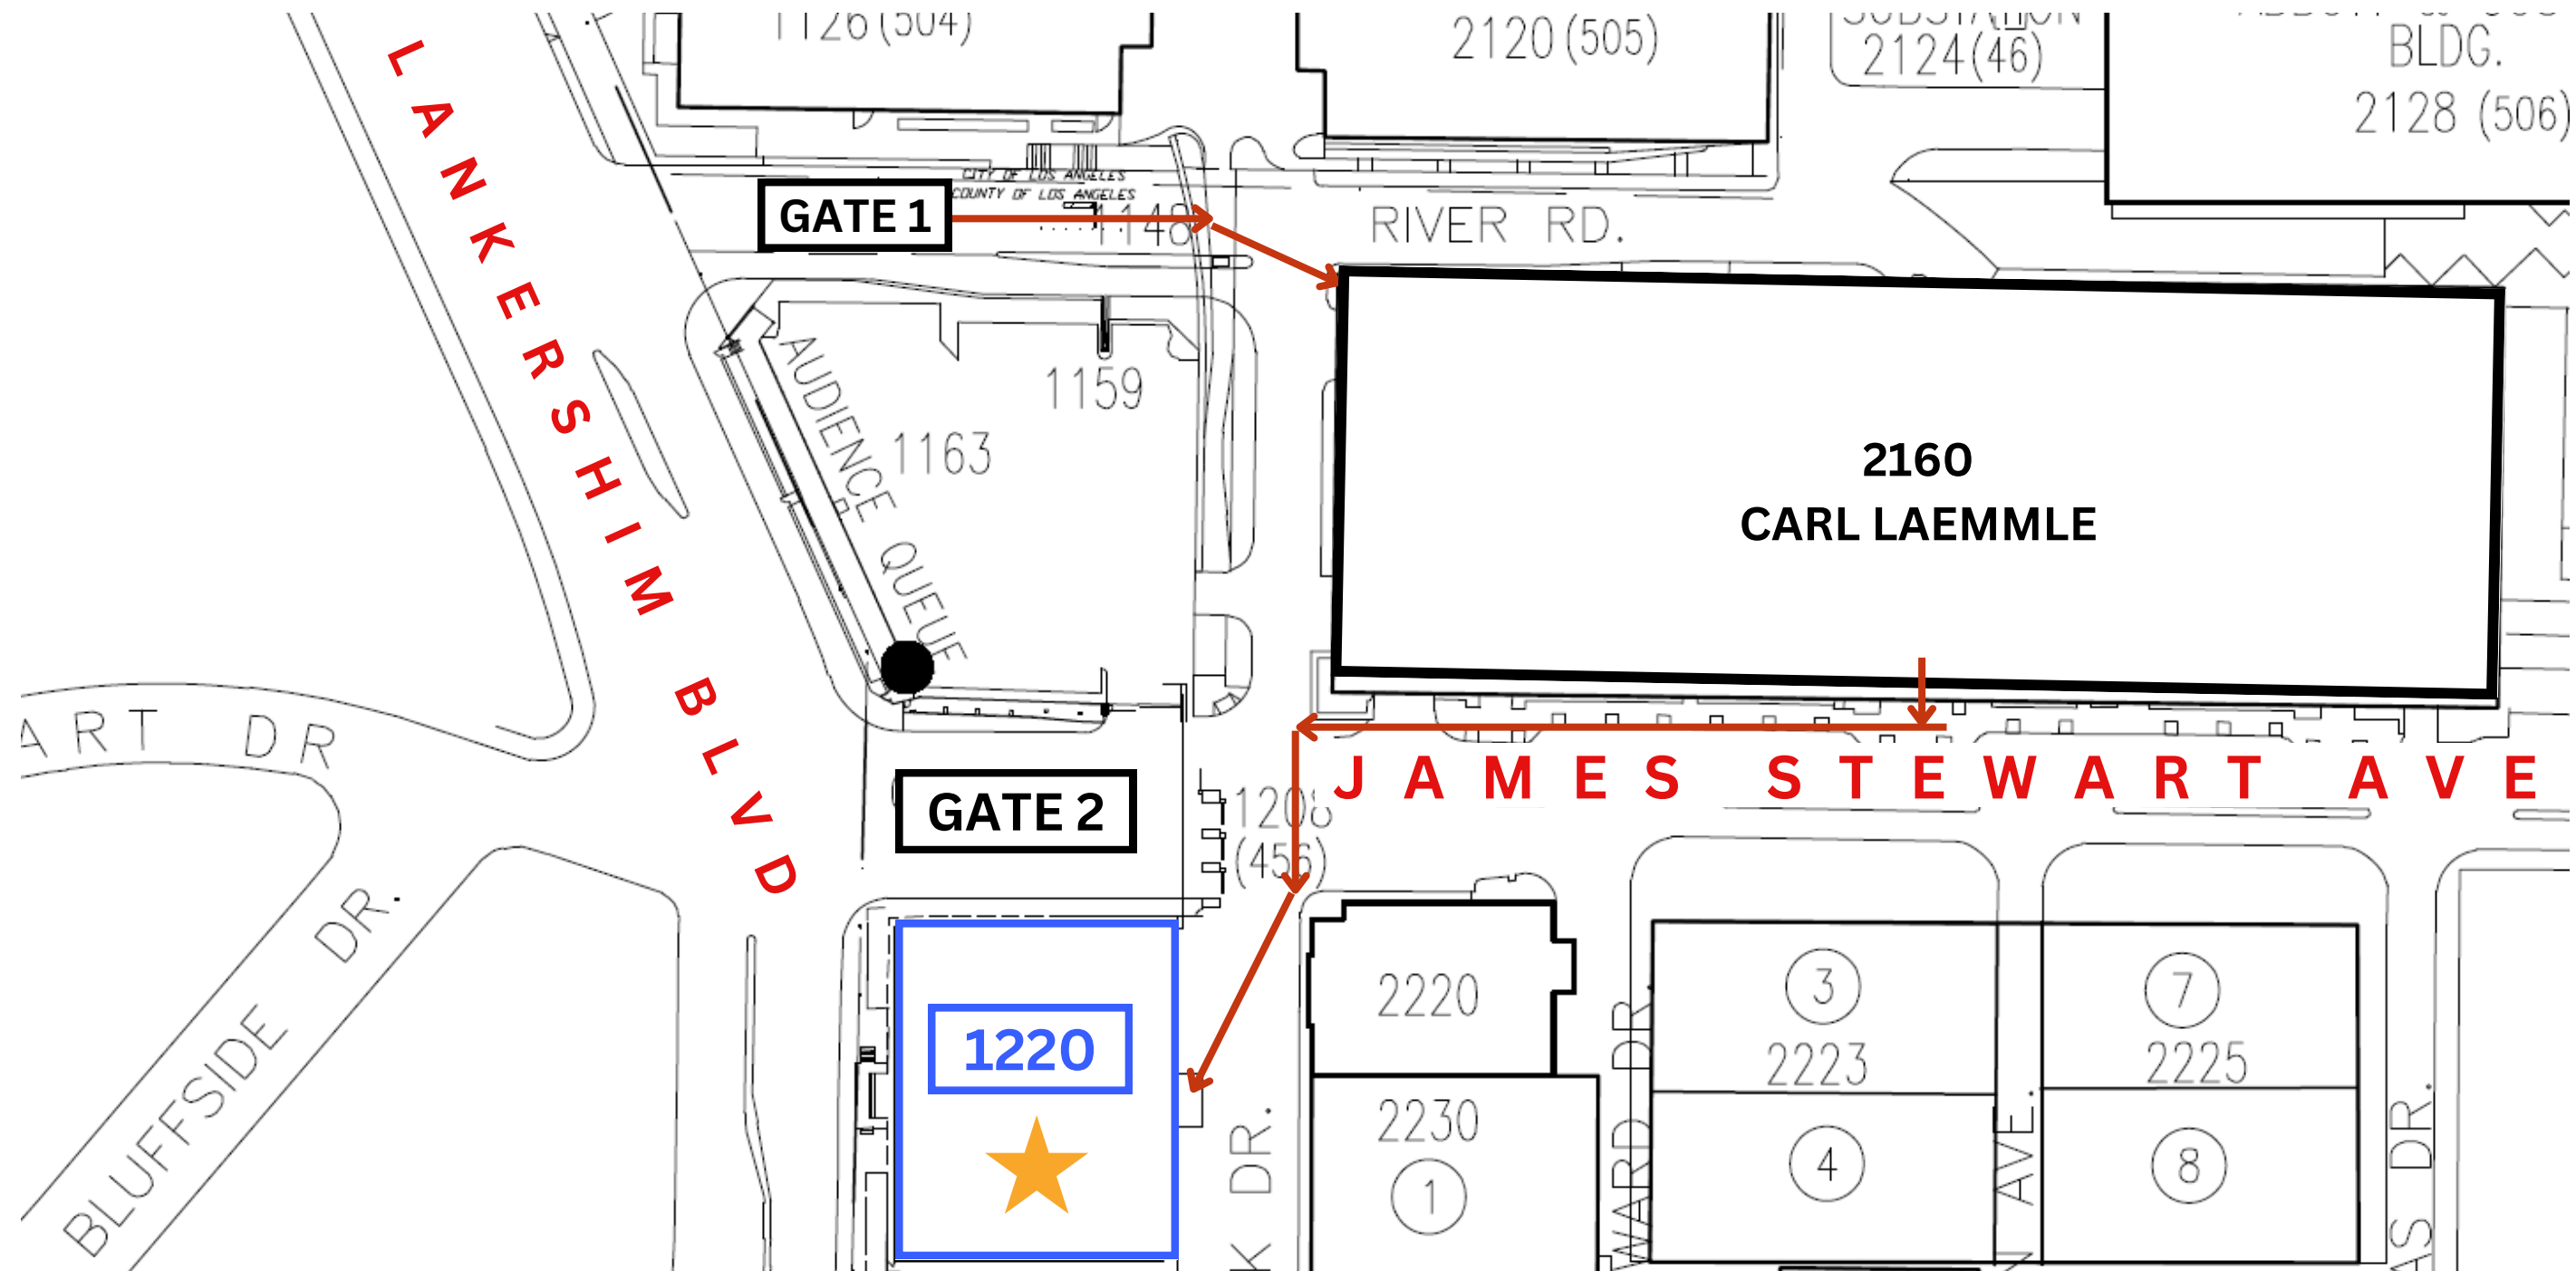

GATE 1 to 2160 to 1220 BUILDING

Universal Studios Lot - 3900 Lankershim Blvd., Universal City, 91608

- Enter **GATE 1**, off of **LANKERSHIM BLVD.** and head straight into **2160 CARL LAEMMLE** parking
- Once parked, head down the elevator/stairs to the **LOBBY** level and exit out onto **JAMES STEWART AVE**
- Walk **LEFT** towards **LANKERSHIM BLVD.** and make a **RIGHT** at the paseo towards the **1220 BUILDING**

DOWNLOAD THE "ON THE LOT" APP TO HELP WITH WAYFINDING WHILE ON THE LOT