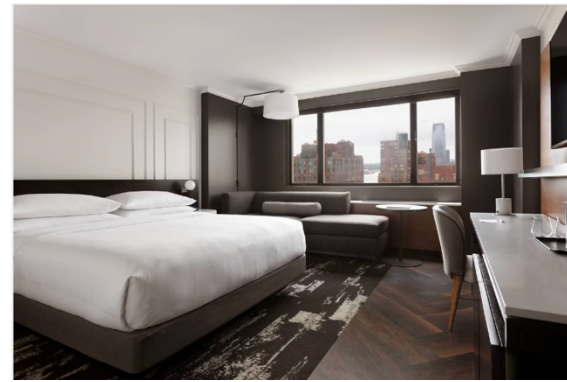

[NY Marriott Downtown](#)

0.2 miles/6-minute walk
4.3 rating/4-star hotel